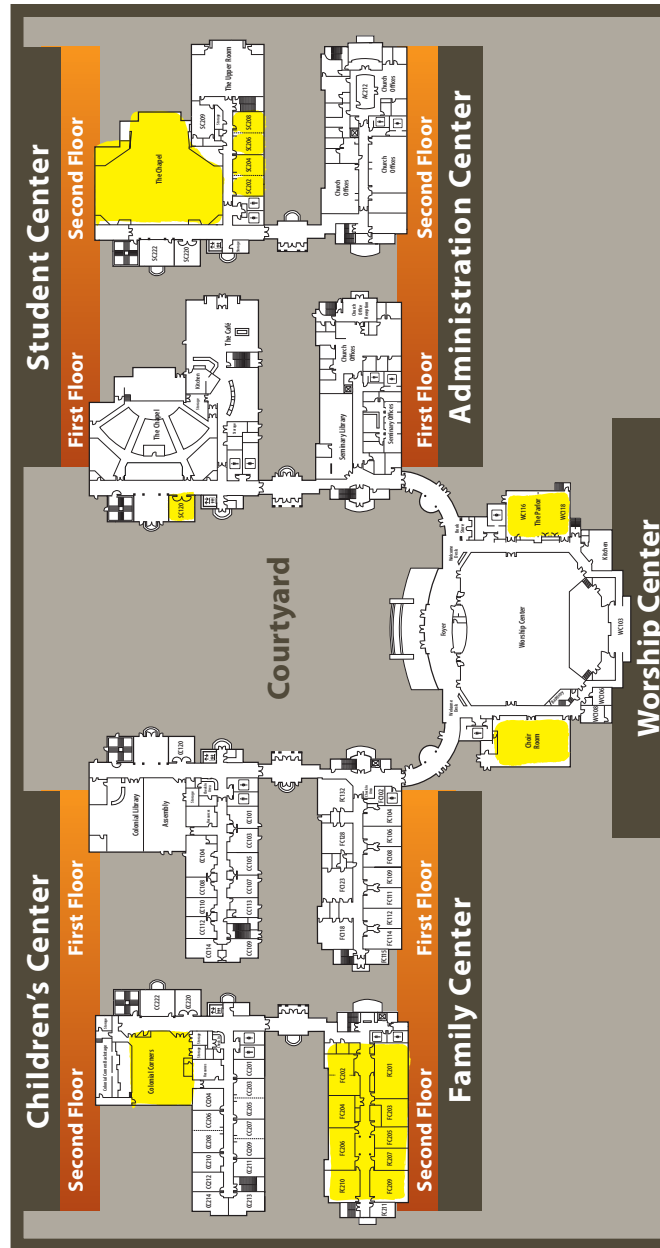

COLONIAL CAMPUS DETAILED FLOOR PLAN

Adult Ministries Office
**CONTACT
INFORMATION**

Colonial Baptist Church
Adult Ministries Office
(919) 233-9100 x 1015

Administrative Assistant
Kristin Pierce
kpierce@colonial.org

Pastor of Adult Ministries
Don Sandberg
dsandberg@colonial.org

Please see **colonial.org/adult** for
additional ABF/ICF information

COLONIAL BAPTIST CHURCH

Sunday Morning
**ADULT BIBLE
FELLOWSHIP CLASSES**

A D U L T M I N I S T R I E S